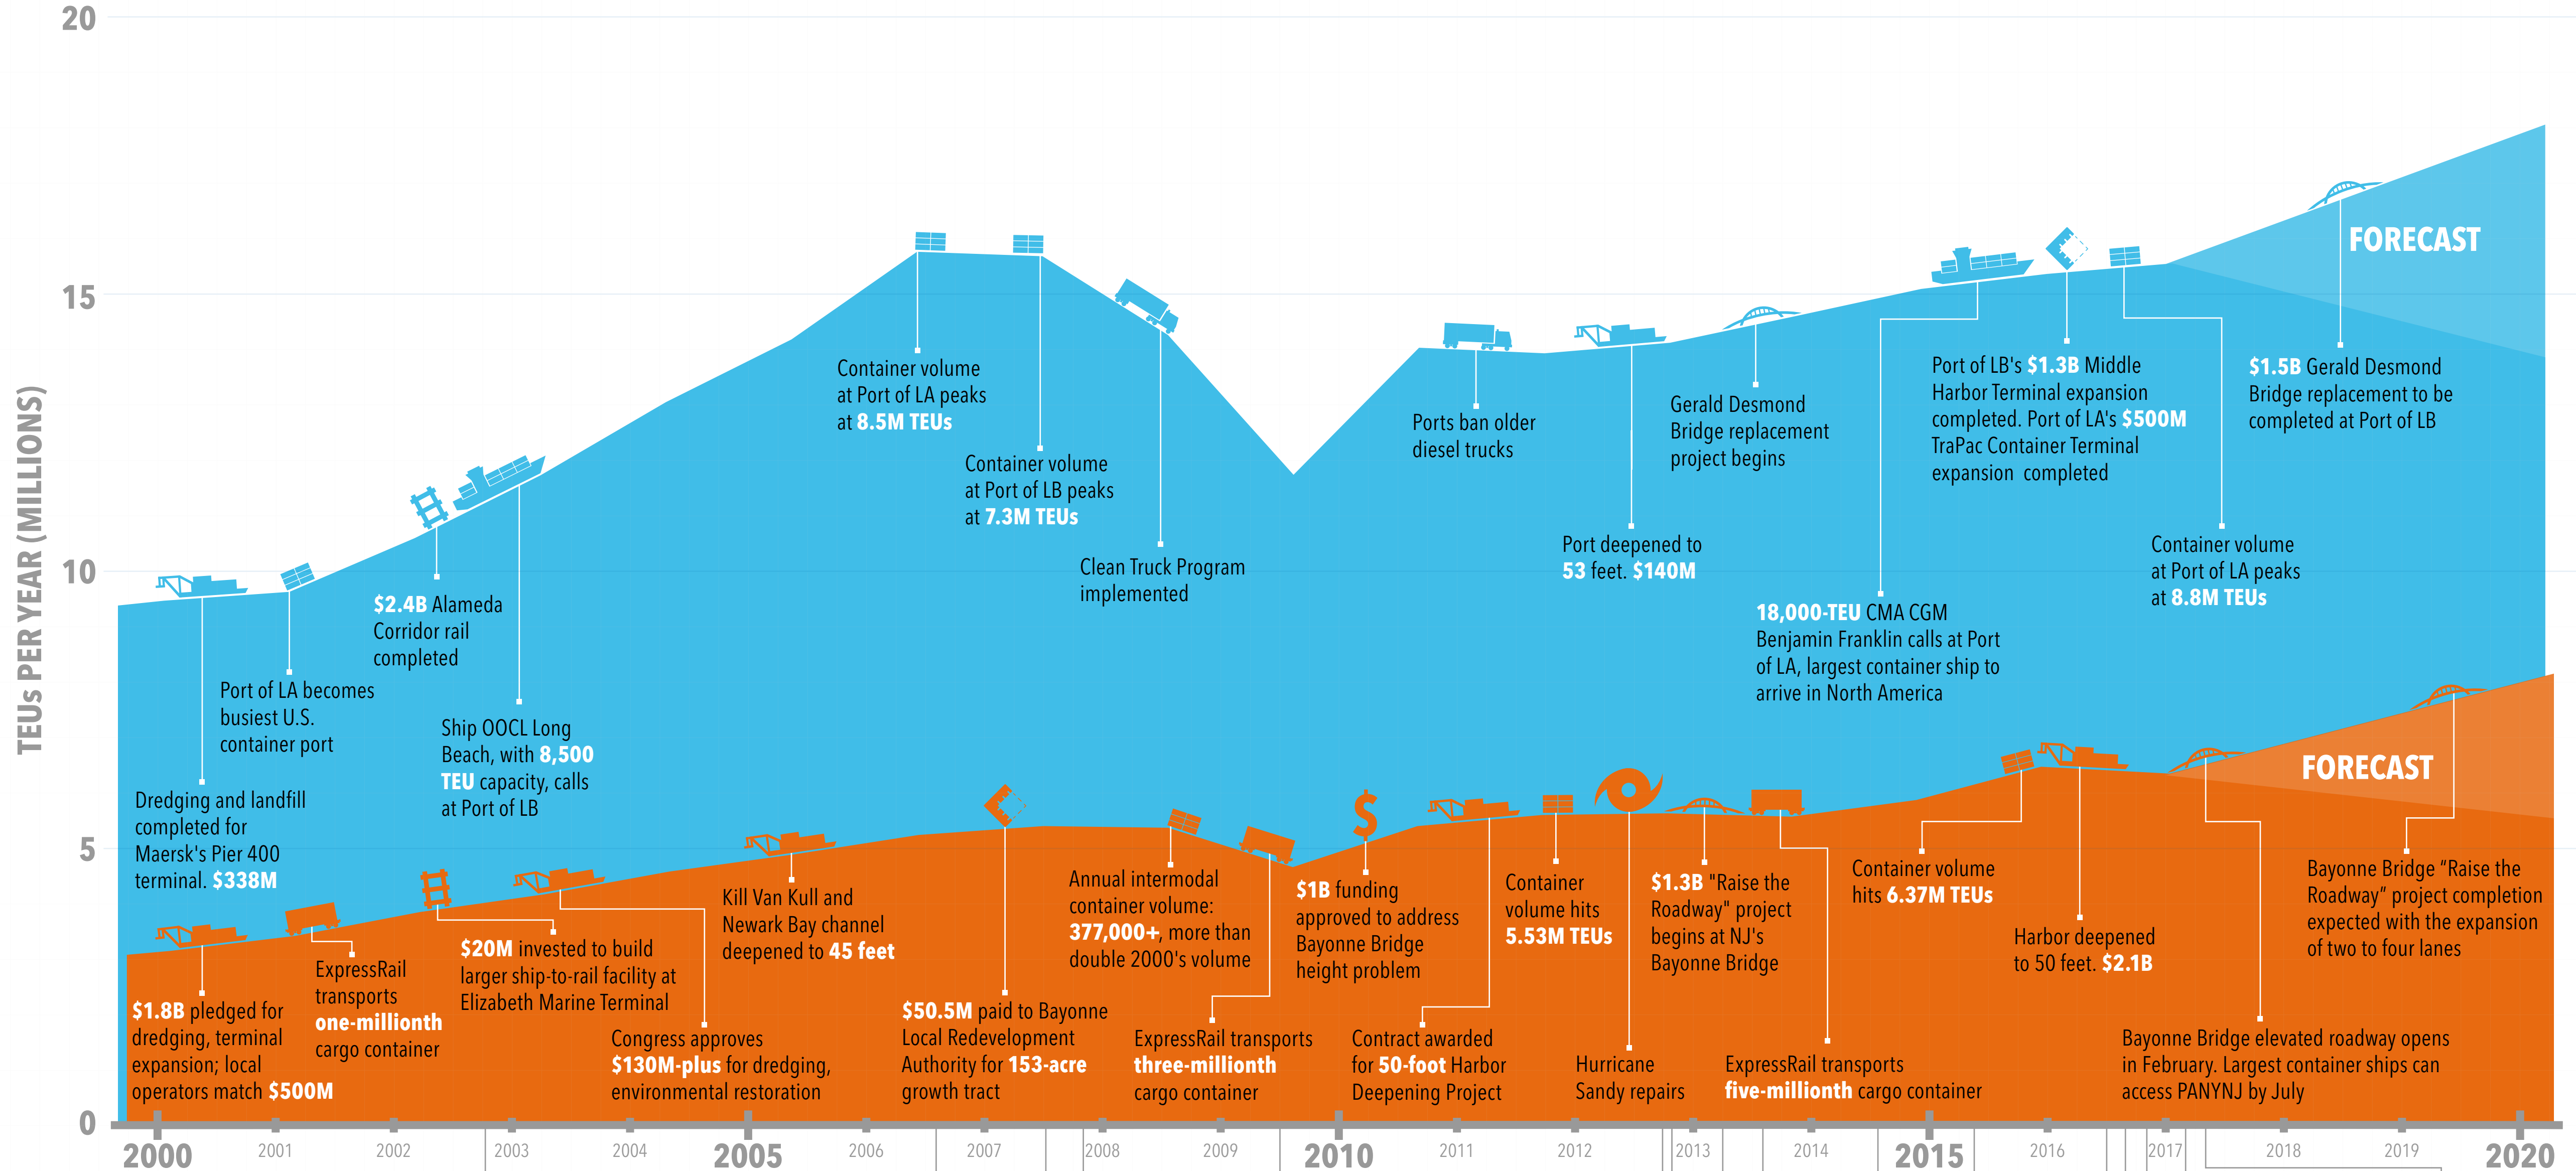

# PIER PRESSURE

Dominant West, East Coast ports vie for container trade

PORTS OF LA/LB

PORT OF NY/NJ

TEUs=Twenty-Foot Equivalent Units Source: Transwestern, portoflosangeles.org, polb.com, panynj.gov