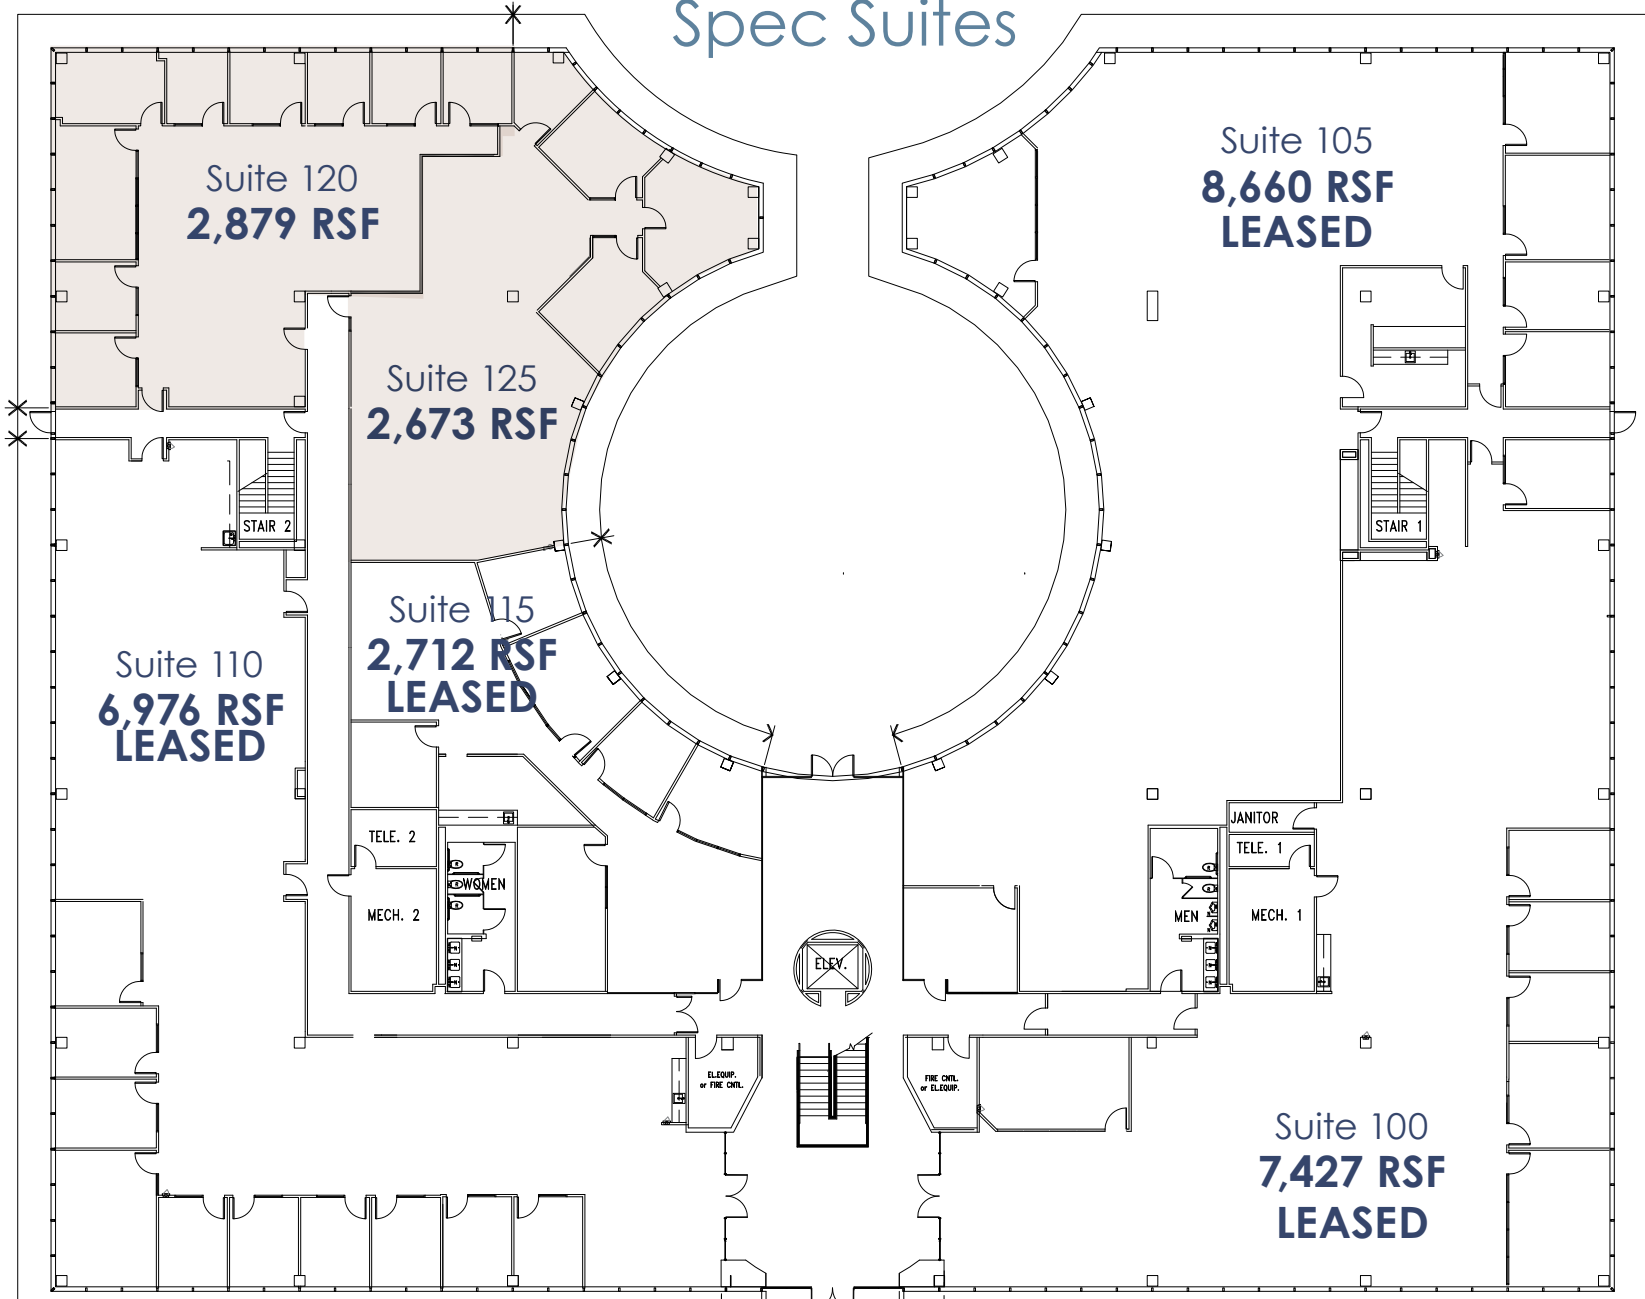

HERCULES I Spec Suites

Doug Little
713.272.1284
Doug.Little@transwestern.com

Louann Pereira
713.272.1267
Louann.Pereira@transwestern.com

Matthew Seliger
713.231.1583
Matthew.Seliger@transwestern.com