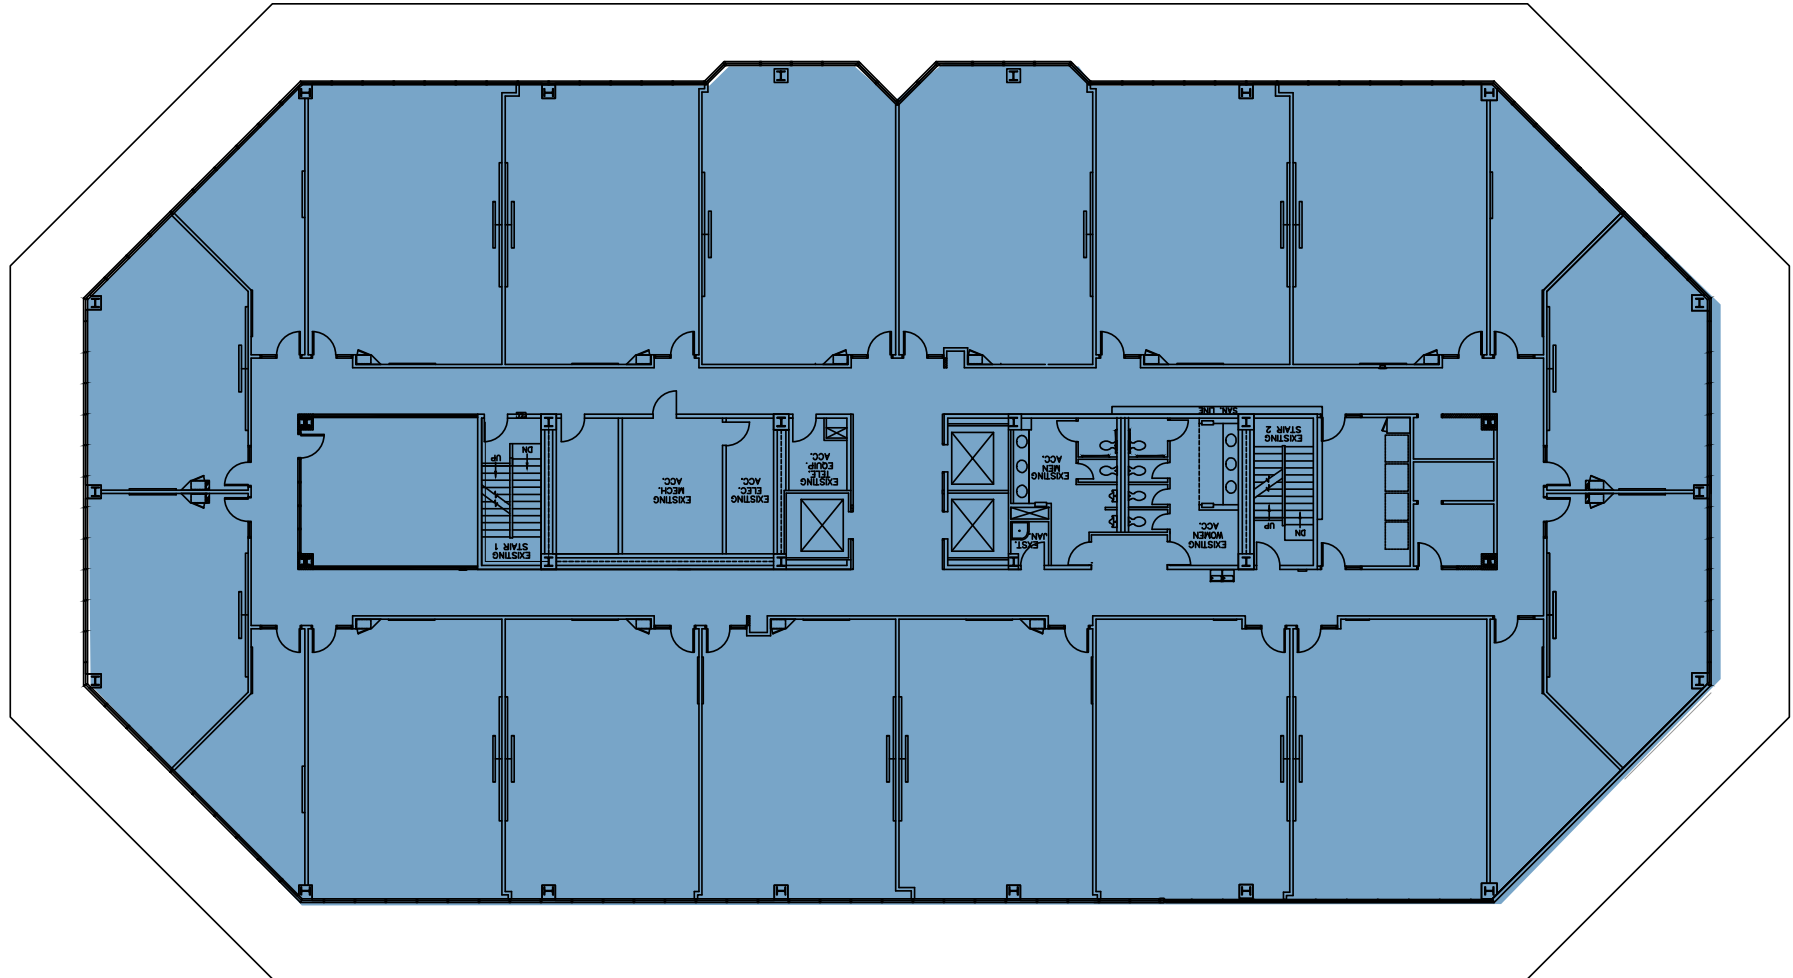

# 3RD FLOOR SUITE 300

11451 KATY FREEWAY

## 20,800 RSF

# 5TH FLOOR SUITE 510 & 520

11451 KATY FREEWAY

**SUITE 510**  
2,134 RSF

**SUITE 520**  
2,561 RSF